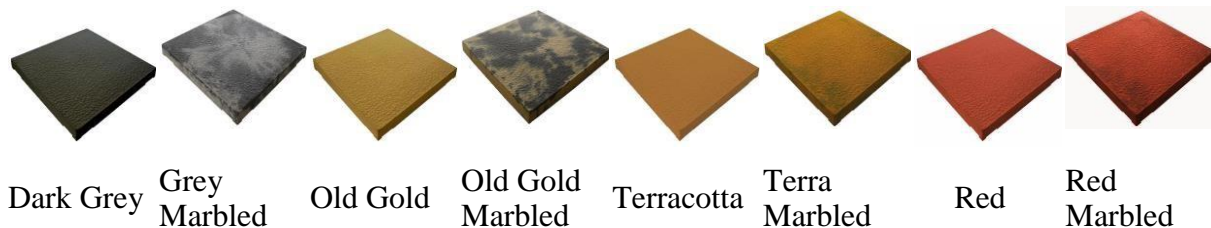

Pebble - Promenade Slabs

Our Pebble finish is a new addition to the Castle Range of surface finishes. The Pebble finish creates an attractive, durable surface along with one of the highest slip resistance results in the range.

450 x 450 x 38mm

Pebble 450 x 450 mm Promenade Slabs are manufactured and tested in accordance with BS 1339. This ensures that our slabs are strong, durable and slip resistant and can be installed on a flat roof or balcony with complete confidence.

The 450 x 450 Striated has a notched side wall design to accommodate the support pad lugs and keep the gaps between each slab to a minimum.

Colours below available in 450 x 450 x 38mm

600 x 600 x 38mm

Pebble 600 x 600 mm Promenade Slabs are manufactured and tested in accordance with BS 1339. This ensures that our slabs are strong, durable and slip resistant and can be installed on a flat roof or balcony with complete confidence.