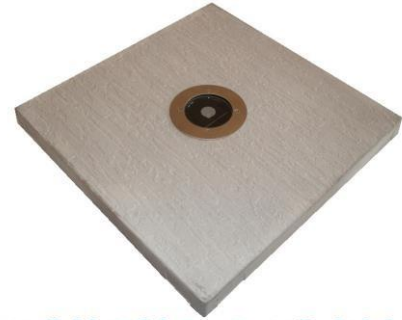

Our 600 x 600 mm Promenade Slabs can be laid using our range of support pads or they can be loose laid as ballast as they exceed the wind uplift requirements of 80kg per m².

The 600 x 600 Striated has a notched side wall design to accommodate the support pad lugs and keep the gaps between each slab to a minimum.

	Weight	No Per m ²	Slip Resistance	EN 1339 Marking	Reaction To Fire
Striated	29kg Approx	2.8	58 WET	AIKPU7	A1
Pebble	29 kg Approx	2.8	66 WET	AIKPU7	A1

Colours below available in 600 x 600 x 38mm

Please click here to [contact us](#) if you would like any more details

Technical Information

Surface	Pebble
Length	445mm
Width	445mm
Thickness	38mm
Weight	16kg
Slip Resistance	66 Wet (Low Potential For Slip)
BS EN 1339 Marking	AIKPU 4

Available With Pre-Installed Lights