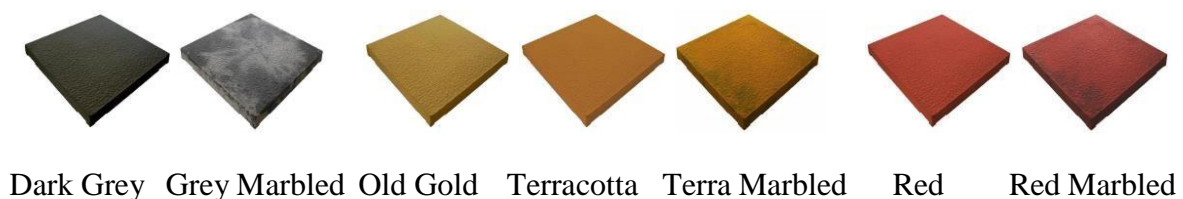

600 x 600 x 38mm

Pebble 600 x 600 mm Promenade Slabs are manufactured and tested in accordance with BS 1339. This ensures that our slabs are strong, durable and slip resistant and can be installed on a flat roof or balcony with complete confidence.

Our 600 x 600 mm Promenade Slabs can be laid using our range of support pads or they can be loose laid as ballast as they exceed the wind uplift requirements of 80kg per m².

The 600 x 600 Striated has a notched side wall design to accommodate the support pad lugs and keep the gaps between each slab to a minimum.

	Weight	No Per m²	Slip Resistance	EN 1339 Marking	Reaction To Fire
Striated	29kg Approx	2.8	58 WET	AIKPU7	A1
Pebble	29 kg Approx	2.8	66 WET	AIKPU7	A1

Colours below available in 600 x 600 x 38mm