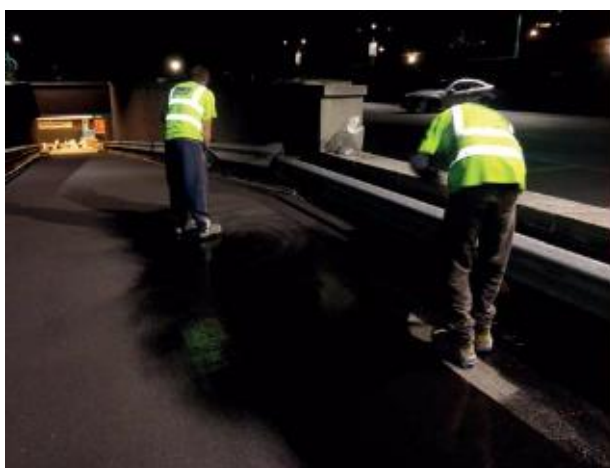

Eurogard CP Elite

Eurogard CP Elite is a high density durable MMA based car parking system designed specifically for high volume traffic areas such as turning circles or access ramps. With system build up from 3-10 mm thick, Eurogard CP Elite offers high performance waterproofing to highly trafficked decks.