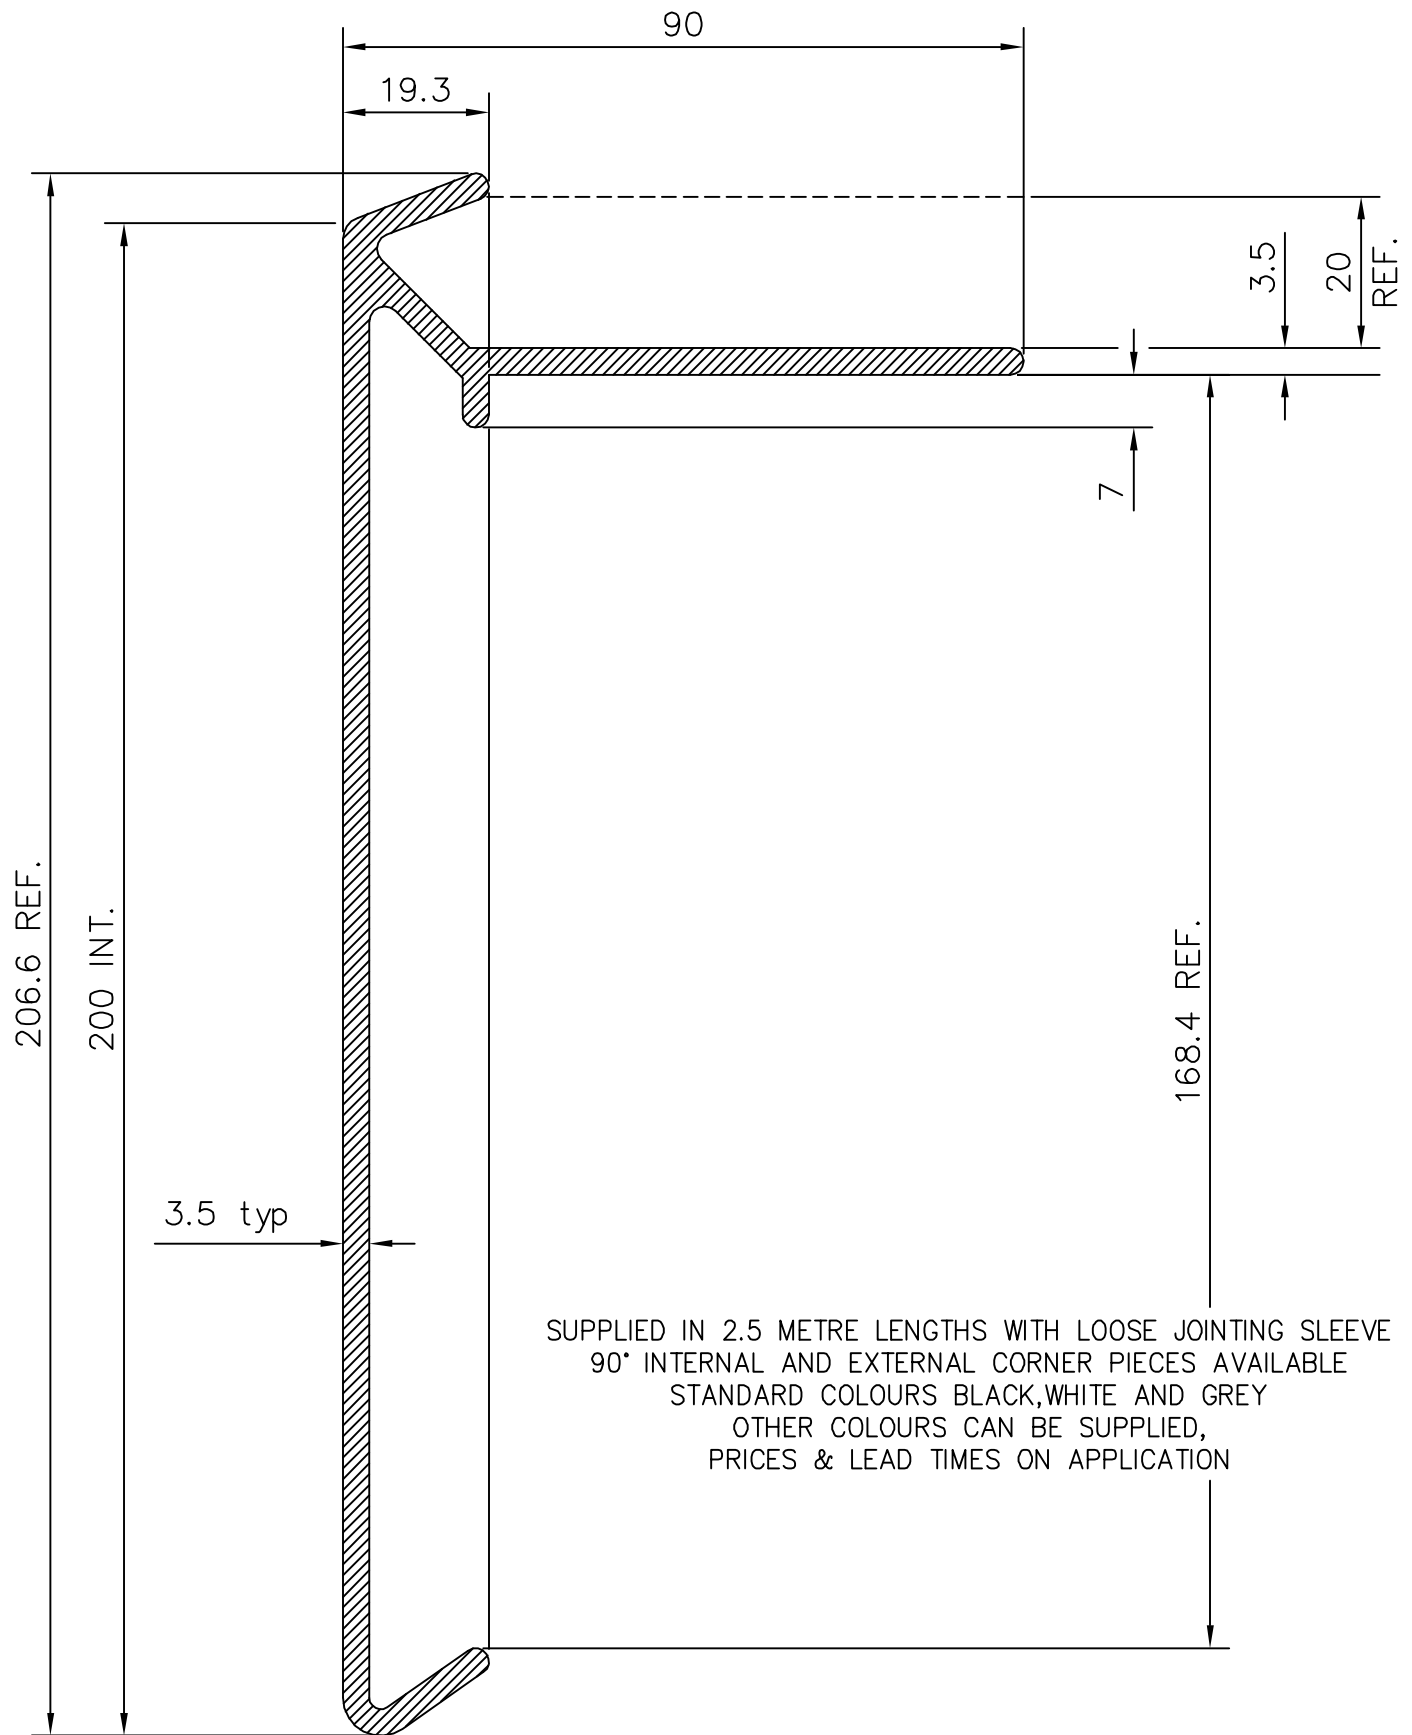

ALL DIMENSIONS IN MILLIMETRES UNLESS OTHERWISE STATED
DO NOT SCALE – IF IN DOUBT ASK

Unit 1, Woodcock Hill Industrial Estate,
Harefield Road, Rickmansworth,
Herts, WD3 1PQ
Tel: 01923 726959 Fax: 01923 896080
info@paptrim.co.uk www.paptrim.co.uk

TITLE

200mm ECONO TRIM

DRAWING/PART No.

ISS A